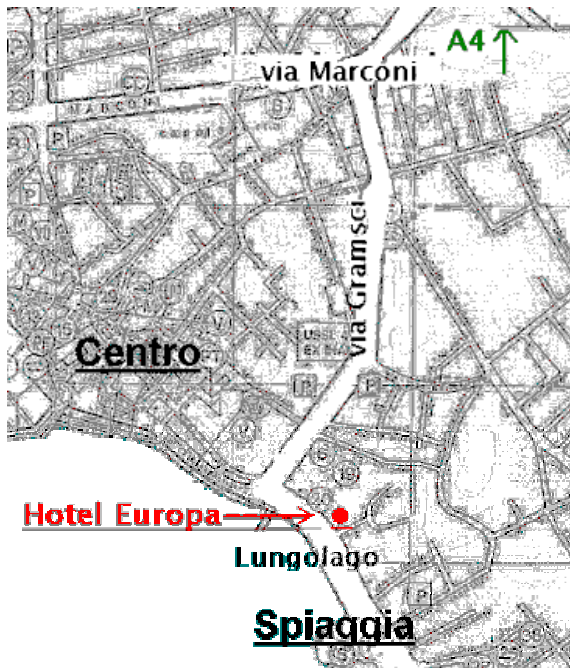

# Hotel Europa Desenzano del Garda Italy

## By Train

Desenzano is between Milan and Venice, At the station take the train and get off in **DESENZANO DEL GARDA**.

Right in front of the station you can take a taxi to Hotel Europa. The Hotel is Just 2 Km away.

By Car - Motorway A4 Desenzano is between Milan and Venice, highway A4 MILANO-VENEZIA

- Exit the highway A4 in Desenzano del Garda and turn Left.
- At the roundabout follow the indication "DESENZANO OVEST".
- At the first traffic light keep the right.
- At the next traffic light turn left. Go straight until the end of the road (You'll see the Lake in front You) and then turn left. After 200 m on the left side you'll find the HOTEL